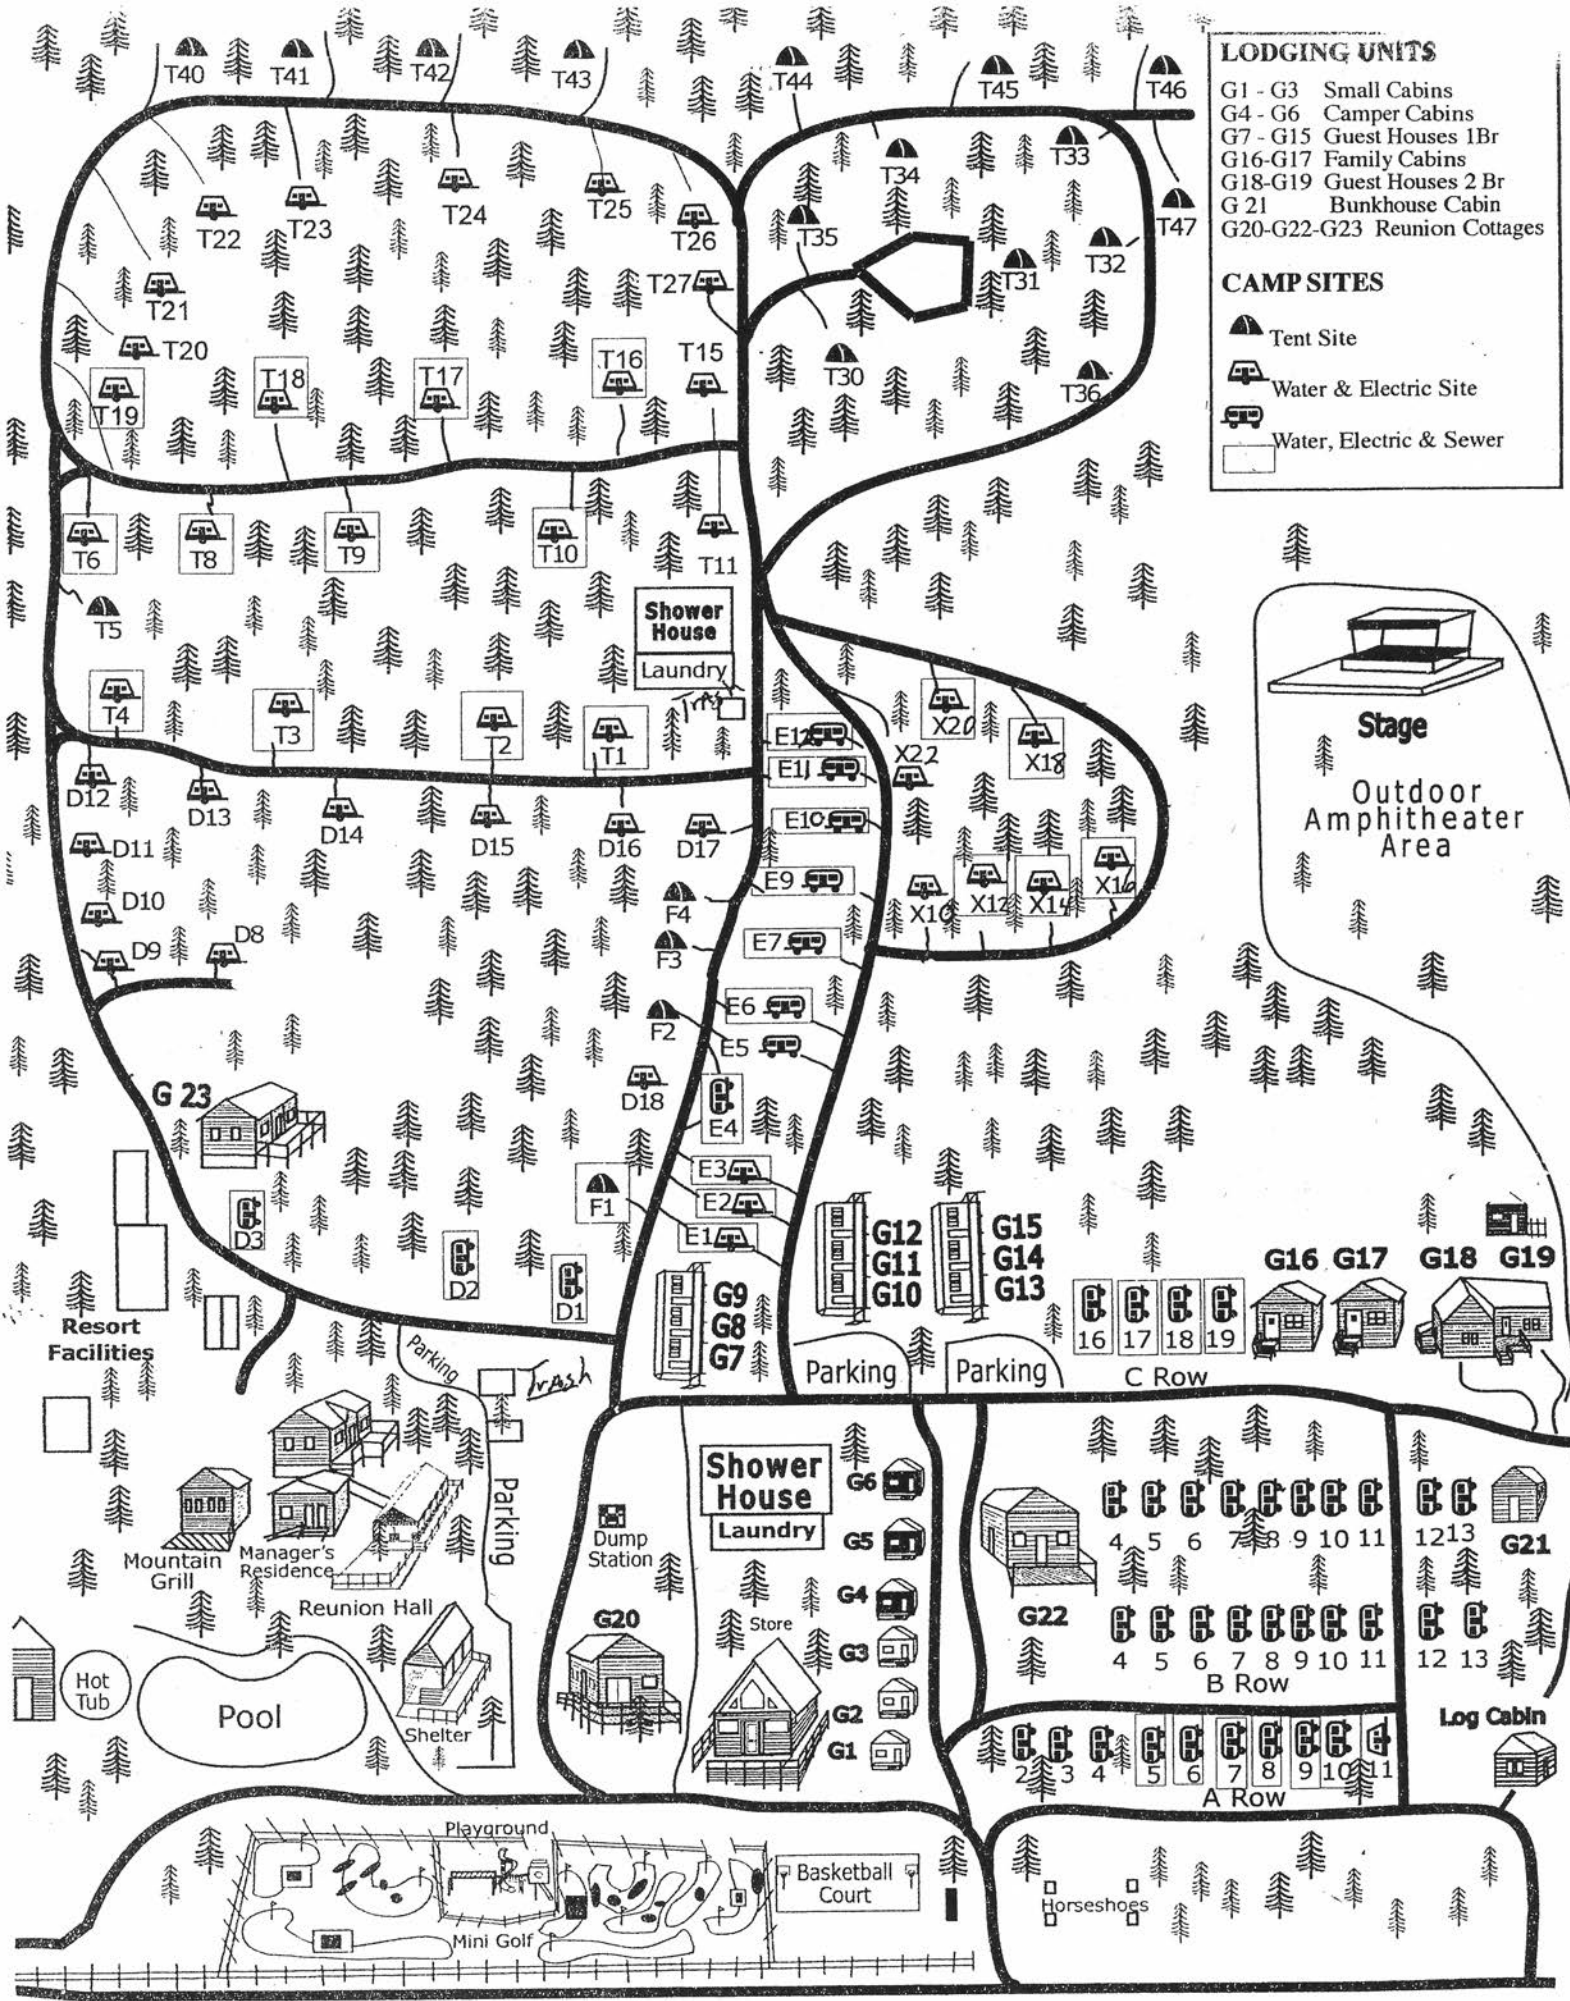

- LODGING UNITS**
- G1 - G3 Small Cabins
 - G4 - G6 Camper Cabins
 - G7 - G15 Guest Houses 1Br
 - G16-G17 Family Cabins
 - G18-G19 Guest Houses 2 Br
 - G 21 Bunkhouse Cabin
 - G20-G22-G23 Reunion Cottages
- CAMP SITES**
- Tent Site
 - Water & Electric Site
 - Water, Electric & Sewer

Dump Station

Store

Basketball Court

Stage

Outdoor Amphitheater Area

C Row

B Row

A Row

Horseshoes